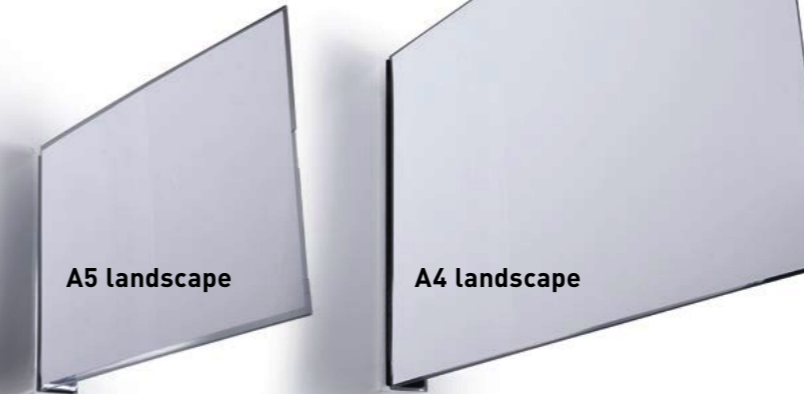

AISLE SIGNAGE

Orientation made easy

Flexible use:
self-adhesive or magnetic

Easy-to-read inserts

Thumb hole make changing
inserts quick and easy

Scan or
push
for more info

DURAPRINT.EU

BROWSER BASED PRINTING

Self-adhesive and magnetic aisle signage

Our aisle signage comes in 2 versions, self-adhesive and magnetic, and ideal for organising and labelling aisles, shelves, sales floors and other areas. The signs can be easily changed whenever necessary, making them very versatile. The easy-to-read inserts allow you to find your way quickly in large spaces.

AISLE SIGNAGE

- For labelling shelves and aisles
- Right-angle attachment for good readability
- Closed design protects insert sheets from dust
- Thumb hole on the back facilitates the removal and insertion of sheets
- Easy, professional labelling with the help of free DURAPRINT® printing software

Available in portrait format ...

... and in landscape format

Self-adhesive AISLE SIGNAGE

- Made from transparent PET hard plastic with permanent adhesive strips
- Adhesive strips can be removed without leaving any residue